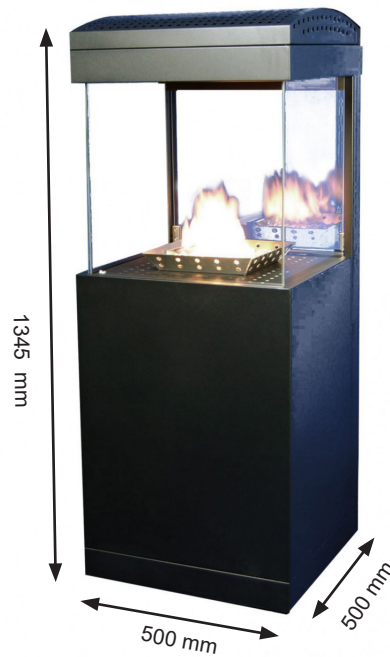

GAS-90-502

Outdoor Gas Fireplace

TECHNICAL SPECIFICATIONS

| | |
|-------------|--|
| Type | Outdoor gas fire |
| Size | Height 1345 mm / Width: 500 / Depth: 500 mm |
| Materials | Steel and glass |
| Weight | Approx. 48 kg |
| Burner | Campfire effect |
| Capacity | 11 kg gasbottle |
| Usage | Approx 0.31 kg gas/hour - Max 35 hours per gasbottle |
| Fuel | LPG |
| Colour | Black |
| Heat Output | 7,3 kW |
| Electricity | No |