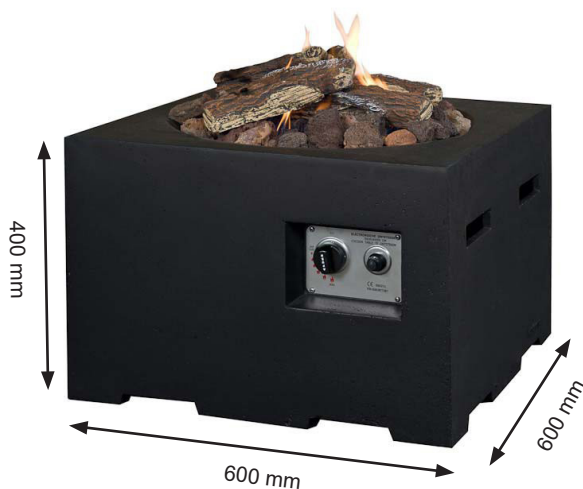

GAS-80-101

Outdoor gas fireplace

Colors:

Black

Antracit

TECHNICAL SPECIFICATIONS

Type	Outdoor gas fireplace
Size	Height 400 / Width: 600 mm / Depth: 600mm
Materials	Composite
Weight	Approx. 30 kg
Burner	Gas burner
Capacity	3.5 Liter
Usage	Approx 0.46 L/hour - Max 7.5 hour per filling
Fuel	LPG
Colour	Varies
Heat Output	12 kW
Electricity	No