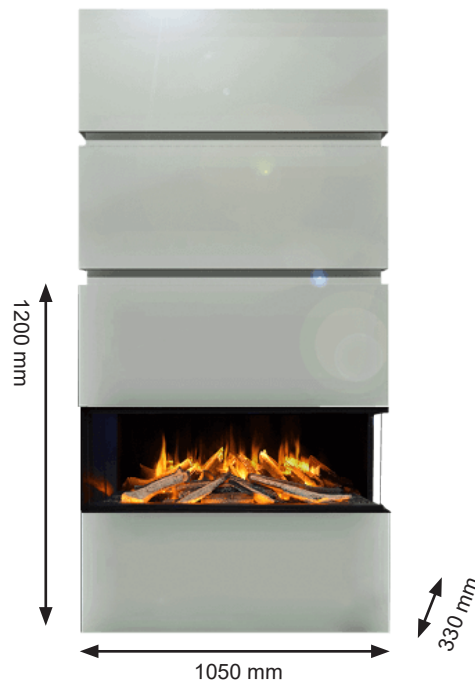

### TECHNICAL SPECIFICATIONS

Type	Freestanding electrical fireplace
Size	Height 1200 mm / Width 1050 mm / Depth: 330 mm
Materials	Steel and glass
Weight	Approx. 44 kg
Burner	Evoflame
Colour	White
Fuel	Electricity
Heat Output	Min. 1 kW - Max. 2 kW
Electricity	Yes