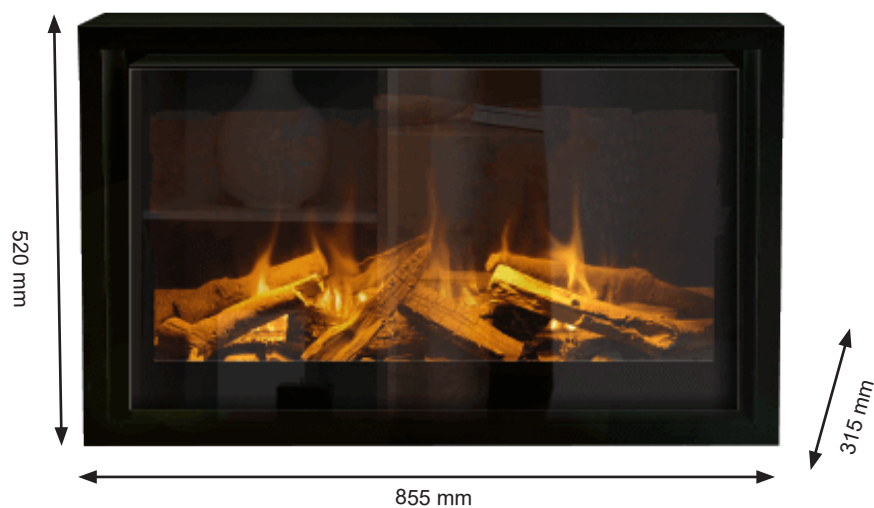

ELP-80-205

Electrical fireplace for walls

TECHNICAL SPECIFICATIONS

Type	Freestanding electrical fireplace
Size	Height 520 mm / Width 855 mm / Depth: 315 mm
Materials	Steel and glass
Weight	Approx. 45 kg
Burner	Evoflame
Colour	Black
Fuel	Electricity
Heat Output	Min. 0.75 kW - Max. 1.5 kW
Electricity	Yes