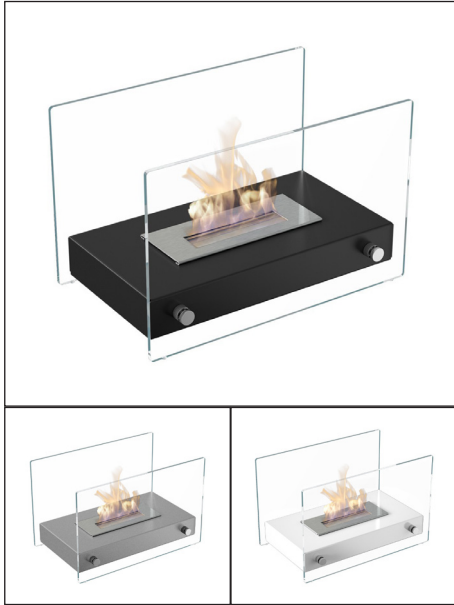

## Berlin Mini Bioethanol Fireplace

### Picture

### Technical Specifications

Fireplace type	Tabletop bioethanol fireplace
Fuel	Bioethanol, max. 96.6% alcohol
Weight	5.7 kg
Materials	Painted Steel
Size	Height: 252 x Width: 390 x Depth: 234 mm
Colour	Black / Grey / White
Burner type	Manual
Capacity	0.4 liters
Adjustable flame	Yes
Burn time	Up to 3 hours
Requires electricity	No
Heat effect	1.17 kW/h