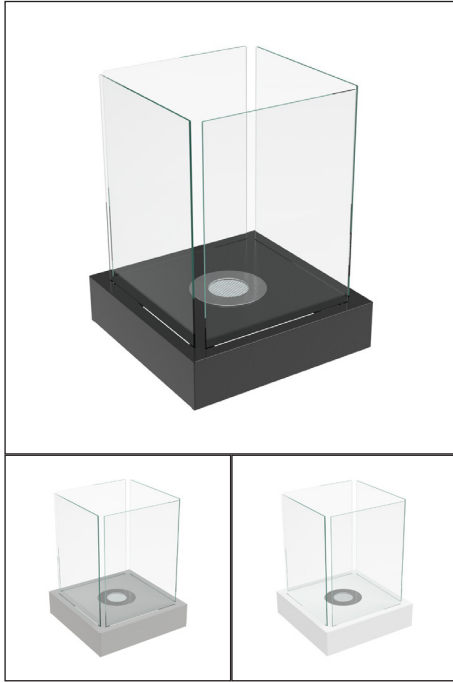

BIO-80-048

Square 4 Bioethanol Fireplace

Picture

Technical Specifications

Fireplace type	Tabletop bioethanol fireplace
Fuel	Bioethanol, max. 96.6% alcohol
Weight	5.6 kg
Materials	Steel and Glass
Size	Height: 523 x Width: 400 x Depth: 400 mm
Colour	Black / Grey / White
Burner type	Manual
Capacity	0.44 liters
Adjustable flame	No
Burn time	Up to 2 hours
Requires electricity	No
Heat effect	1.17 kW/h