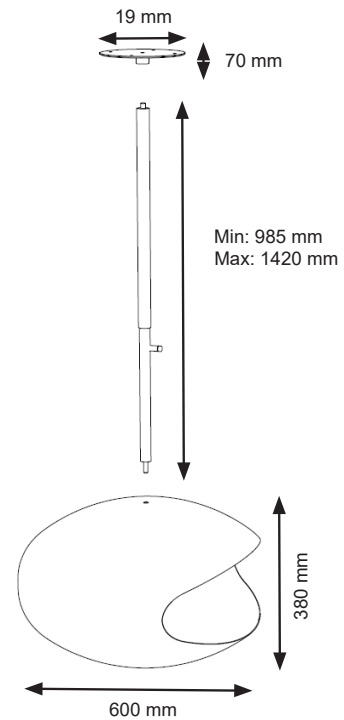

### TECHNICAL SPECIFICATIONS

Type	Ceiling Mounted Bioethanol Fireplace
Size	<b>Shell:</b> Diameter: 600 mm / Height: 380 mm <b>Extension bar (adjustable):</b> Height 985, 1075, 1165, 1255, 1345, 1420 mm
Materials	Carbon steel and stainless steel
Weight	Approx. 24 kg
Burner	Adjustable manual bioethanol burner
Capacity	1.5 Liter
Usage	Approx. 0.30 L/hour - Max 5h00m per filling
Fuel	Bioethanol (Recommended 96,6% alcohol)
Colour	Mat black shell, Polished steel extension bar and mounting bracket
Heat Output	3.0 kW
Electricity	No