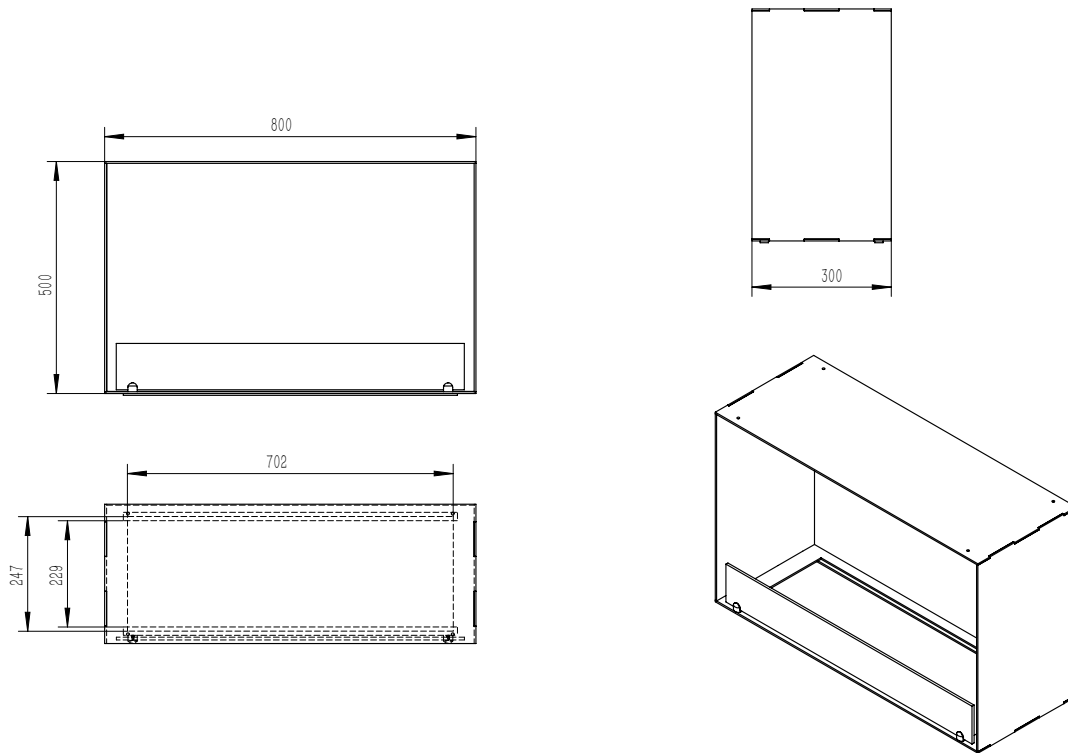

# Foco One 800 Medium

BIO-30-134 (Manual Burner)

## TECHNICAL SPECIFICATIONS

Type	Built-in Bioethanol Fireplace
Size	<b>Height:</b> 500 mm <b>Width:</b> 800 mm / <b>Depth:</b> 300 mm (Height with burner: 580 mm)
Materials	Steel
Weight	Approx. 20 kg
Burner	Adjustable Manuel bioethanol burner ( Burner width: 600 mm / Flame width: 450 mm)
Capacity	3,5 Liter
Usage	Approx 0.46 L/h - Up to 7h30m per filling
Fuel	Bioethanol (Recommended 96,6% alcohol)
Colour	Black
Heat Output	3,28 kW
Electricity	No

## TECHNICAL SPECIFICATIONS

Type	Built-in Bioethanol Fireplace
Size	<b>Height:</b> 500 mm <b>Width:</b> 800 mm / <b>Depth:</b> 300 mm (Height with burner: 645 mm)
Materials	Steel
Weight	Approx. 25 kg
Burner	Planika PrimeFire 700 - Automatisk Brandkar
Capacity	2,0 Liter
Usage	Approx 0.30 - 0.50 L/h - Max 6h30m per filling
Fuel	Bioethanol (Recommended Fanola Premium)
Colour	Black
Heat Output	1.9 - 3.1 kW
Electricity	Yes