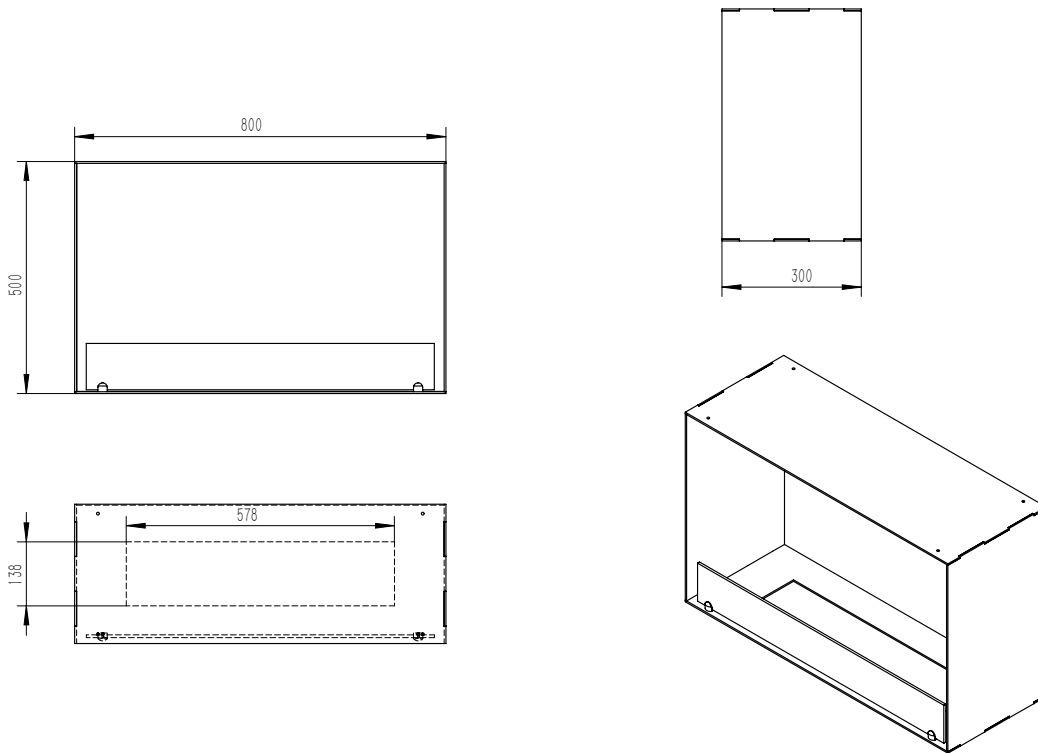

# Foco One 800 Medium

BIO-30-134 (Manual Burner)

## TECHNICAL SPECIFICATIONS

Type	Built-in Bioethanol Fireplace
Size	<b>Height:</b> 500 mm <b>Width:</b> 800 mm / <b>Depth:</b> 300 mm (Height with burner: 580 mm)
Materials	Steel
Weight	Approx. 20 kg
Burner	Adjustable Manuel bioethanol burner ( Burner width: 600 mm / Flame width: 450 mm)
Capacity	3,5 Liter
Usage	Approx 0.46 L/h - Up to 7h30m per filling
Fuel	Bioethanol (Recommended 96,6% alcohol)
Colour	Black
Heat Output	3,28 kW
Electricity	No

## TECHNICAL SPECIFICATIONS

Type	Built-in Bioethanol Fireplace
Size	<b>Height:</b> 500 mm <b>Width:</b> 800 mm / <b>Depth:</b> 300 mm (Height with burner: 645 mm)
Materials	Steel
Weight	Approx. 25 kg
Burner	Planika PrimeFire 700 - Automatisk Brandkar
Capacity	2,0 Liter
Usage	Approx 0.30 - 0.50 L/h - Max 6h30m per filling
Fuel	Bioethanol (Recommended Fanola Premium)
Colour	Black
Heat Output	1.9 - 3.1 kW
Electricity	Yes