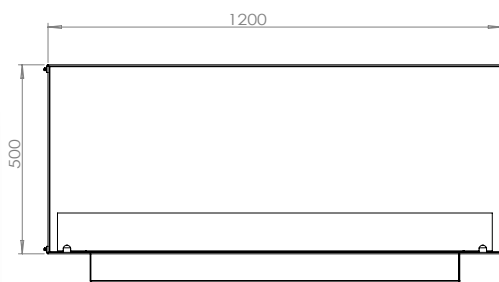

Foco One 1200 Slim

BIO-30-109

TECHNICAL SPECIFICATIONS

Type	Built-in Bioethanol Fireplace
Size	Height: 500 mm / Width: 1200 mm / Depth: 200 mm (Height with burner: 580 mm)
Materials	Steel
Weight	Approx. 25 kg
Burner	Adjustable Manuel bioethanol burner (Burner width: 1000mm / Flame width: 850 mm)
Capacity	5.0 Liter
Usage	Approx 0.88 L/hour - Max 5,75 hour per filling
Fuel	Bioethanol (Recommended 96,6% alcohol)
Colour	Black
Heat Output	6,56 kW
Electricity	No