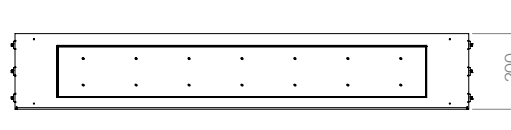

Foco One 1200 Slim

BIO-30-109

TECHNICAL SPECIFICATIONS

Type	Built-in Bioethanol Fireplace
Size	Height: 500 mm / Width: 1200 mm / Depth: 200 mm (Height with burner: 580 mm)
Materials	Steel
Weight	Approx. 25 kg
Burner	Adjustable Manuel bioethanol burner (Burner width: 1000mm / Flame width: 850 mm)
Capacity	5.0 Liter
Usage	Approx 0.88 L/hour - Max 5,75 hour per filling
Fuel	Bioethanol (Recommended 96,6% alcohol)
Colour	Black
Heat Output	6,56 kW
Electricity	No