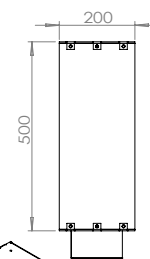

Foco One 1200 Slim

BIO-30-109

TECHNICAL SPECIFICATIONS

Type	Built-in Bioethanol Fireplace
Size	Height: 500 mm / Width: 1200 mm / Depth: 200 mm (Height with burner: 580 mm)
Materials	Steel
Weight	Approx. 25 kg
Burner	Adjustable Manuel bioethanol burner (Burner width: 1000mm / Flame width: 850 mm)
Capacity	5.0 Liter
Usage	Approx 0.88 L/hour - Max 5,75 hour per filling
Fuel	Bioethanol (Recommended 96,6% alcohol)
Colour	Black
Heat Output	6,56 kW
Electricity	No