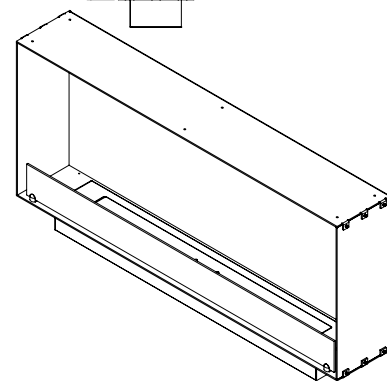

Foco One 1200 Slim

BIO-30-109

TECHNICAL SPECIFICATIONS

Type	Built-in Bioethanol Fireplace
Size	Height: 500 mm / Width: 1200 mm / Depth: 200 mm (Height with burner: 580 mm)
Materials	Steel
Weight	Approx. 25 kg
Burner	Adjustable Manuel bioethanol burner (Burner width: 1000mm / Flame width: 850 mm)
Capacity	5.0 Liter
Usage	Approx 0.88 L/hour - Max 5,75 hour per filling
Fuel	Bioethanol (Recommended 96,6% alcohol)
Colour	Black
Heat Output	6,56 kW
Electricity	No