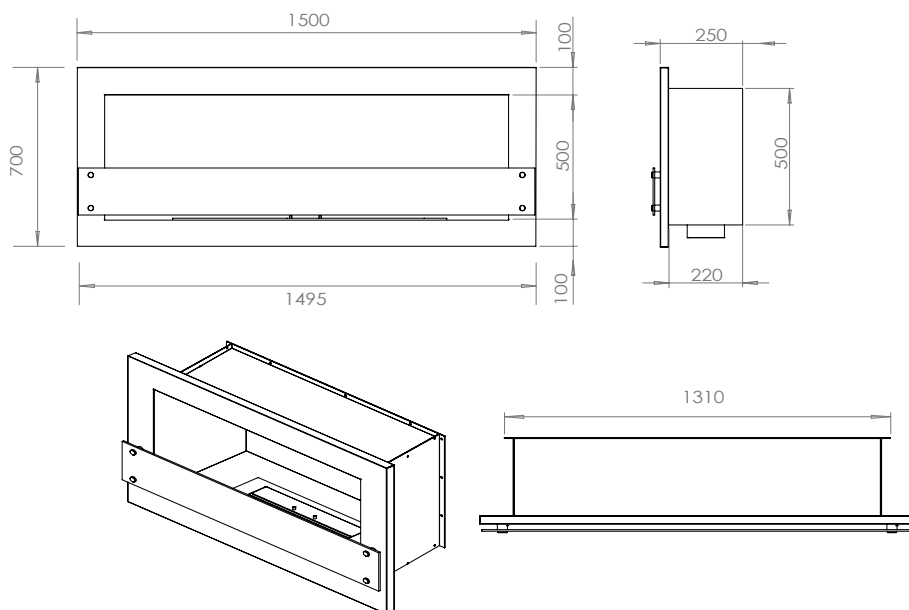

Technical Drawings

www.biofireplacegroup.com

Date of publication: 21/11-2018