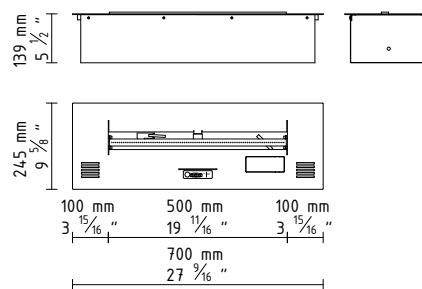

PrimeFire PushButtonFireplaces

PrimeFire

*Fire technology with an easy assembly
Real fire at the push of a button*

FEATURES:

- BEV* Technology
- No smell / no ash / no smoke
- Optional remote control
- Advanced safety sensors
- Automatic shutdown in case of errors
- Child Lock
- Advanced microprocessor
- Diode display
- Control panel
- Intuitive control
- 2 levels of flame height
- Easy installation
- Possibility of joining modules
- No additional installation
- No additional ventilation required
- No chimney required
- Electrical connection required
- For indoor use
- Eco-friendly
- Automatic fuel pump
- Fast Start

TECHNICAL DATA:

Capacity: 2,75 L / [US] 0,7 gal / [UK] 0,6 gal
Burning time: ~5 h
Heat output: 4,0 kW / 13648 BTU
Net weight: 13 kg / 29 lbs
Air circulation: min. 1/h
Minimum room size:
please contact our Project Department for details
Power supply: 230 V / 115 V
Finish:
TOP: black powder coated steel,
CASING: galvanized steel

INSTALLATION:

www.PLANIKAfires.com

DIMENSIONS:

INDOOR INSTALLATION REQUIREMENTS:

download PRODUCT INSTRUCTION