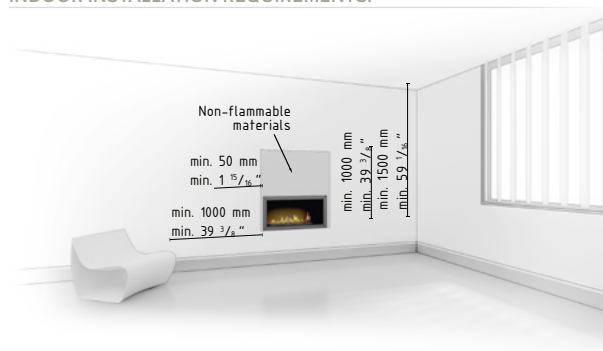

INDOOR INSTALLATION REQUIREMENTS:

download PRODUCT INSTRUCTION