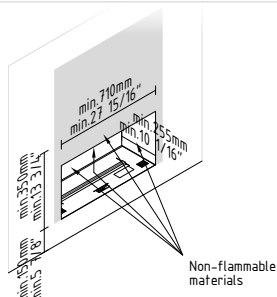

PrimeFire PushButtonFireplaces

PrimeFire

*Fire technology with an easy assembly
Real fire at the push of a button*

FEATURES:

- BEV* Technology
- No smell / no ash / no smoke
- Optional remote control
- Advanced safety sensors
- Automatic shutdown in case of errors
- Child Lock
- Advanced microprocessor
- Diode display
- Control panel
- Intuitive control
- 2 levels of flame height
- Easy installation
- Possibility of joining modules
- No additional installation
- No additional ventilation required
- No chimney required
- Electrical connection required
- For indoor use
- Eco-friendly
- Automatic fuel pump
- Fast Start

TECHNICAL DATA:

Capacity: 2,75 L / [US] 0,7 gal / [UK] 0,6 gal
Burning time: ~5 h
Heat output: 4,0 kW / 13648 BTU
Net weight: 13 kg / 29 lbs
Air circulation: min. 1/h
Minimum room size:
please contact our Project Department for details
Power supply: 230 V / 115 V
Finish:
TOP: black powder coated steel,
CASING: galvanized steel

INSTALLATION:

www.PLANIKAfires.com