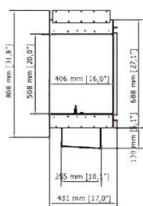

Forma 1200 Right Corner

Planika

ITEM NUMBER: BIO-60-FOR-RC1200

DESCRIPTION:

TECHNICAL DATA:

Type: Bioethanol Fireplace

Size: H: 50,8 x W: 121,9 x D: 40,6 cm

Materials: Steel

FL3

FRONT VIEW

SIDE VIEW

TOP VIEW

Framing dimensions

Width	1320 mm
Depth	450 mm
Height	710 mm

FL3XL

FRONT VIEW

SIDE VIEW

TOP VIEW

Framing dimensions

Width	1320 mm
Depth	450 mm
Height	710 mm