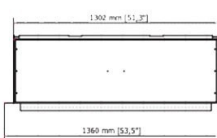

Forma 1200 Right Corner

Planika

ITEM NUMBER: BIO-60-FOR-RC1200

DESCRIPTION:

TECHNICAL DATA:

Type: Bioethanol Fireplace

Size: H: 50,8 x W: 121,9 x D: 40,6 cm

Materials: Steel

FL3

FRONT VIEW

SIDE VIEW

TOP VIEW

Framing dimensions

Width	1320 mm
Depth	450 mm
Height	710 mm

FL3XL

FRONT VIEW

SIDE VIEW

TOP VIEW

Framing dimensions

Width	1320 mm
Depth	450 mm
Height	710 mm