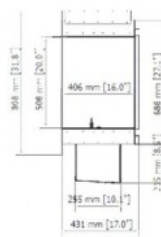

Forma 1200 Right Corner

Planika

ITEM NUMBER: BIO-60-FOR-RC1200

DESCRIPTION:

TECHNICAL DATA:

Type: Bioethanol Fireplace

Size: H: 50,8 x W: 121,9 x D: 40,6 cm

Materials: Steel

FL3

FRONT VIEW

SIDE VIEW

TOP VIEW

Framing dimensions

Width	1320 mm
Depth	450 mm
Height	710 mm

FL3XL

FRONT VIEW

SIDE VIEW

TOP VIEW

Framing dimensions

Width	1320 mm
Depth	450 mm
Height	710 mm