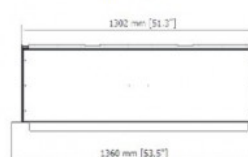

Forma 1200 Right Corner

Planika

ITEM NUMBER: BIO-60-FOR-RC1200

DESCRIPTION:

TECHNICAL DATA:

Type: Bioethanol Fireplace

Size: H: 50,8 x W: 121,9 x D: 40,6 cm

Materials: Steel

Weight: 69,8 kg.

Capacity: 5,5 liter

Heat Effect: Max 7 kW

Colour: Black

Burner Type: Automatic burner: Adjustable flame
- 6 levels

Fuel/Propellant: 96,6 % Fanola Premium

Consumption: Up to FLA3: 10h | FLA3XL: 31h
burn time per filling

FL3

FRONT VIEW

SIDE VIEW

TOP VIEW

Framing dimensions

Width	1320 mm
Depth	450 mm
Height	710 mm

FL3XL

FRONT VIEW

SIDE VIEW

TOP VIEW

Framing dimensions

Width	1320 mm
Depth	450 mm
Height	710 mm