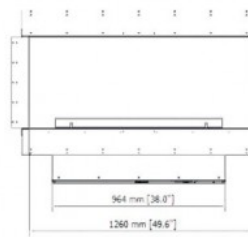

Forma 1200 Right Corner

Planika

ITEM NUMBER: BIO-60-FOR-RC1200

DESCRIPTION:

TECHNICAL DATA:

Type: Bioethanol Fireplace

Size: H: 50,8 x W: 121,9 x D: 40,6 cm

Materials: Steel

FL3

FRONT VIEW

SIDE VIEW

TOP VIEW

Framing dimensions

Width	1320 mm
Depth	450 mm
Height	710 mm

FL3XL

FRONT VIEW

SIDE VIEW

TOP VIEW

Framing dimensions

Width	1320 mm
Depth	450 mm
Height	710 mm