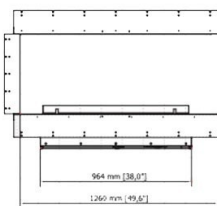

Forma 1200 Right Corner

Planika

ITEM NUMBER: BIO-60-FOR-RC1200

DESCRIPTION:

TECHNICAL DATA:

Type: Bioethanol Fireplace

Size: H: 50,8 x W: 121,9 x D: 40,6 cm

Materials: Steel

Weight: 69,8 kg.

Capacity: 5,5 liter

Heat Effect: Max 7 kW

Colour: Black

Burner Type: Automatic burner: Adjustable flame
- 6 levels

Fuel/Propellant: 96,6 % Fanola Premium

Consumption: Up to FLA3: 10h | FLA3XL: 31h
burn time per filling

FL3

FRONT VIEW

SIDE VIEW

TOP VIEW

Framing dimensions

Width	1320 mm
Depth	450 mm
Height	710 mm

FL3XL

FRONT VIEW

SIDE VIEW

TOP VIEW

Framing dimensions

Width	1320 mm
Depth	450 mm
Height	710 mm