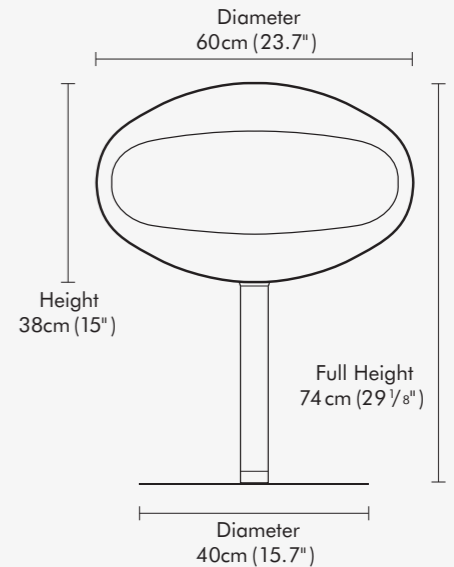

TECHNICAL SPECIFICATIONS

1. **Pedestal**
2. 316 Marine Grade Stainless Steel Hairline Finish
   - Black Mild Steel