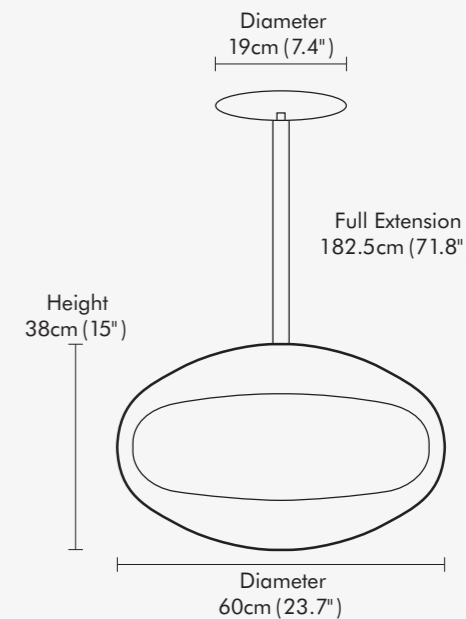

The Stainless Steel Hanging System is 142cm fully extended, adjustable to 6 different heights and can be rotated 360°.

The Black Hanging System is 202.5cm fully extended, adjustable in lengths of 25cm, but 360° rotation is not available.

CFASS
with 316 Stainless Steel Hanging System

COCOON AERIS

TECHNICAL SPECIFICATIONS

ADJUSTABLE HANGING POLE

- 6 height positions
- Full extension 142cm (56" in)

HEIGHT POSITIONS

- 98.5cm (38.8" in) - minimum extension
- 134.5cm (53" in)
- 125.5cm (49.4" in)
- 116.5cm (45.8" in)
- 107.5cm (42.3" in)
- 182.5cm (72" in) - full extension