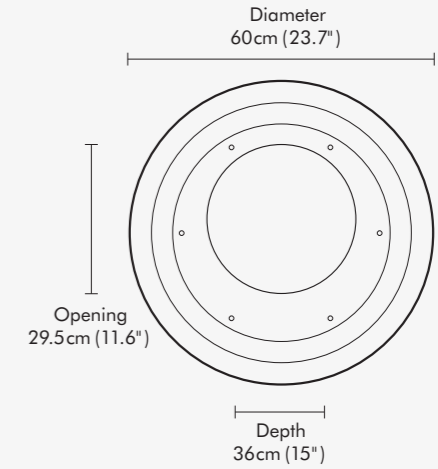

Mounting Bracket

- 316 Marine Grade
  Stainless Steel Mirror Finish