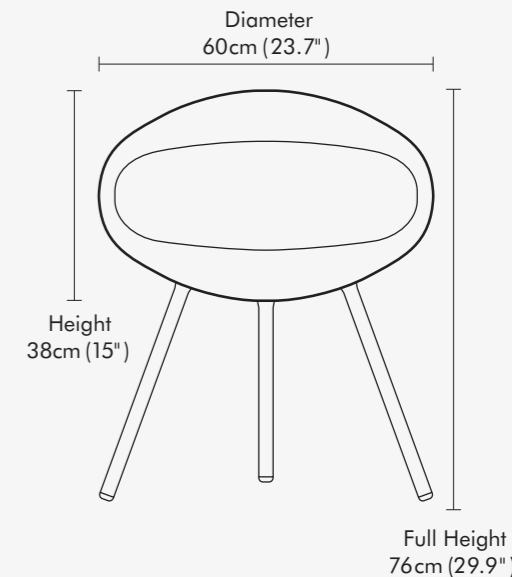

CONTEMPORARY LUXURY FIREPLACES

FUEL CAPACITY
1.5 LT BIO-ETHANOL

BURNING TIME
UP TO 5 HOURS

AVG. CONSUMPTION
± 0.30 LT/HR

3.0 kW
OUTPUT

COCOON TERRA

TECHNICAL SPECIFICATIONS